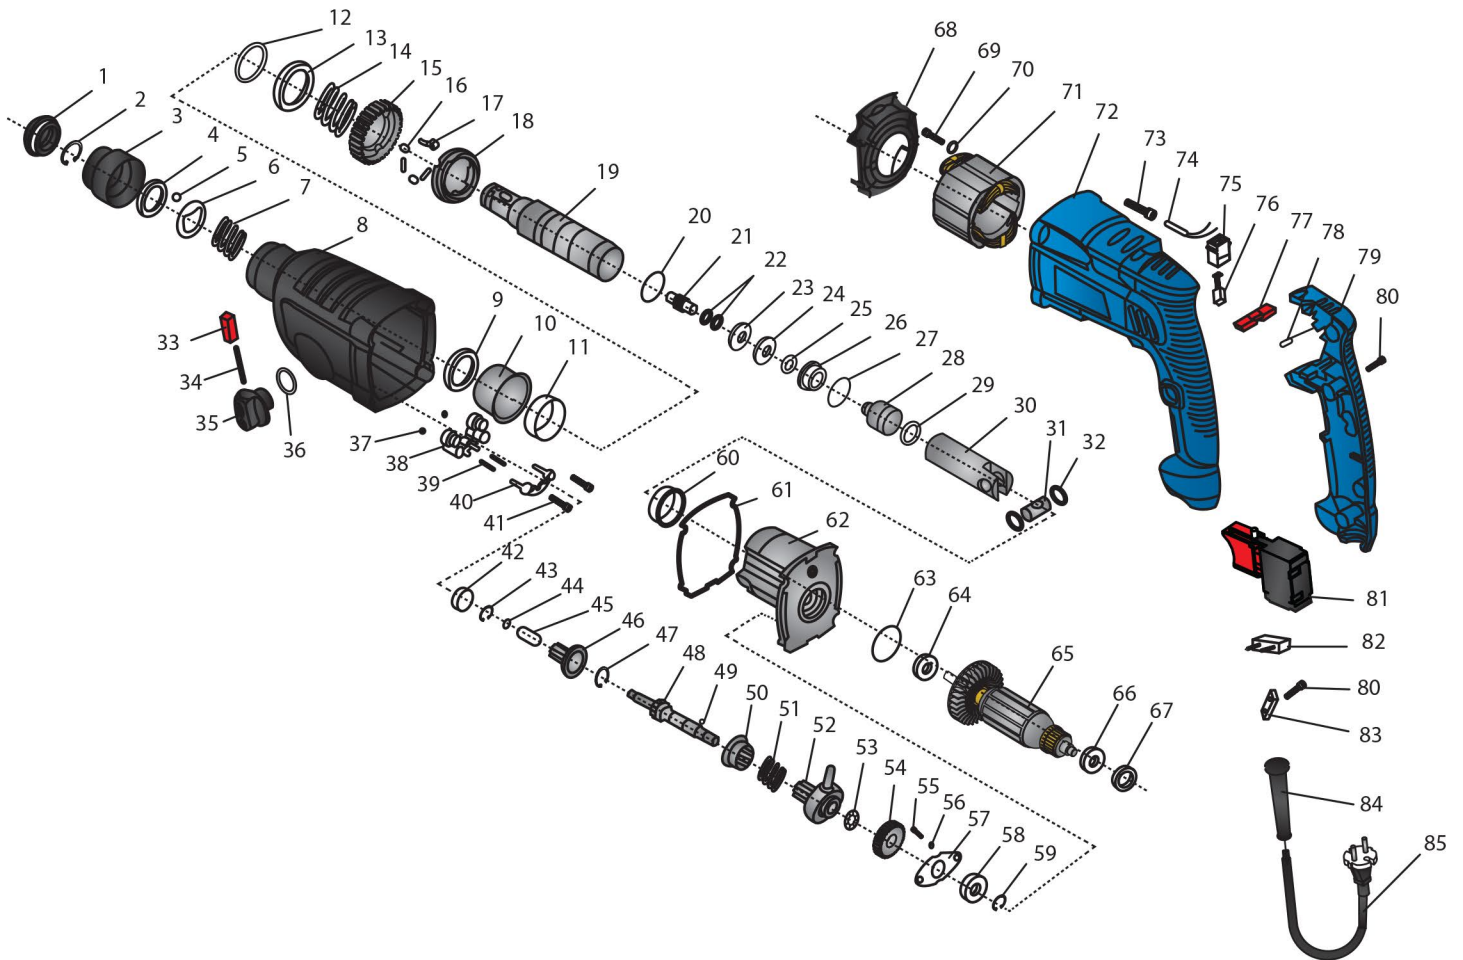

NEC

PROFESSIONAL TOOLS

ROTARY HAMMER

STRONGER THAN YOU THINK

NEC-9526

Torque 14 Nm
No-load speed 0-1050/min
Rated input power 1050 w
Impact power 178 J/S
Weight 3.1 Kg

STRONGER THAN YOU THINK

**24 MONTHS
WARRANTY**