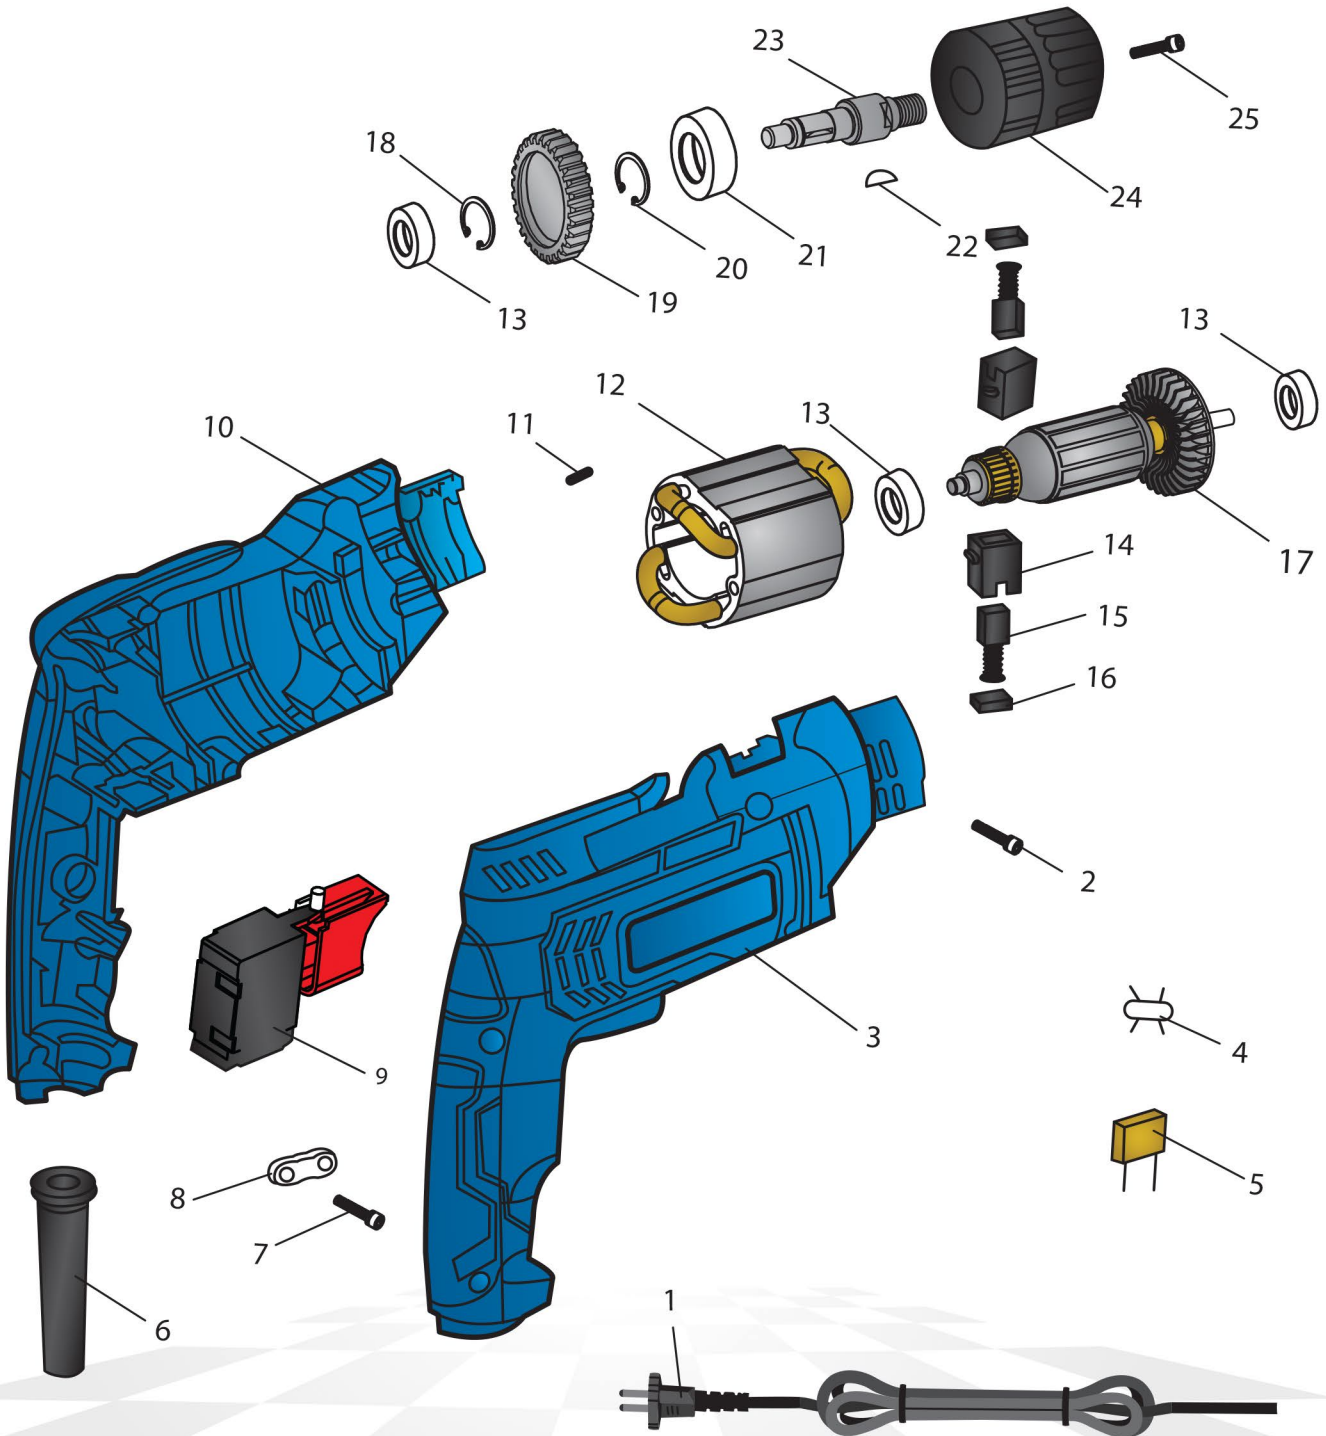

NEC

PROFESSIONAL TOOLS

ELECTRIC DRILL

STRONGER THAN YOU THINK

NEC-6115

Chuck 0-10 mm
Rated input power 450 w
No_ load speed 0-3300/min
CHUCK capacity Key Less
Weight 1.4 Kg

STRONGER THAN YOU THINK

**24 MONTHS
WARRANTY**