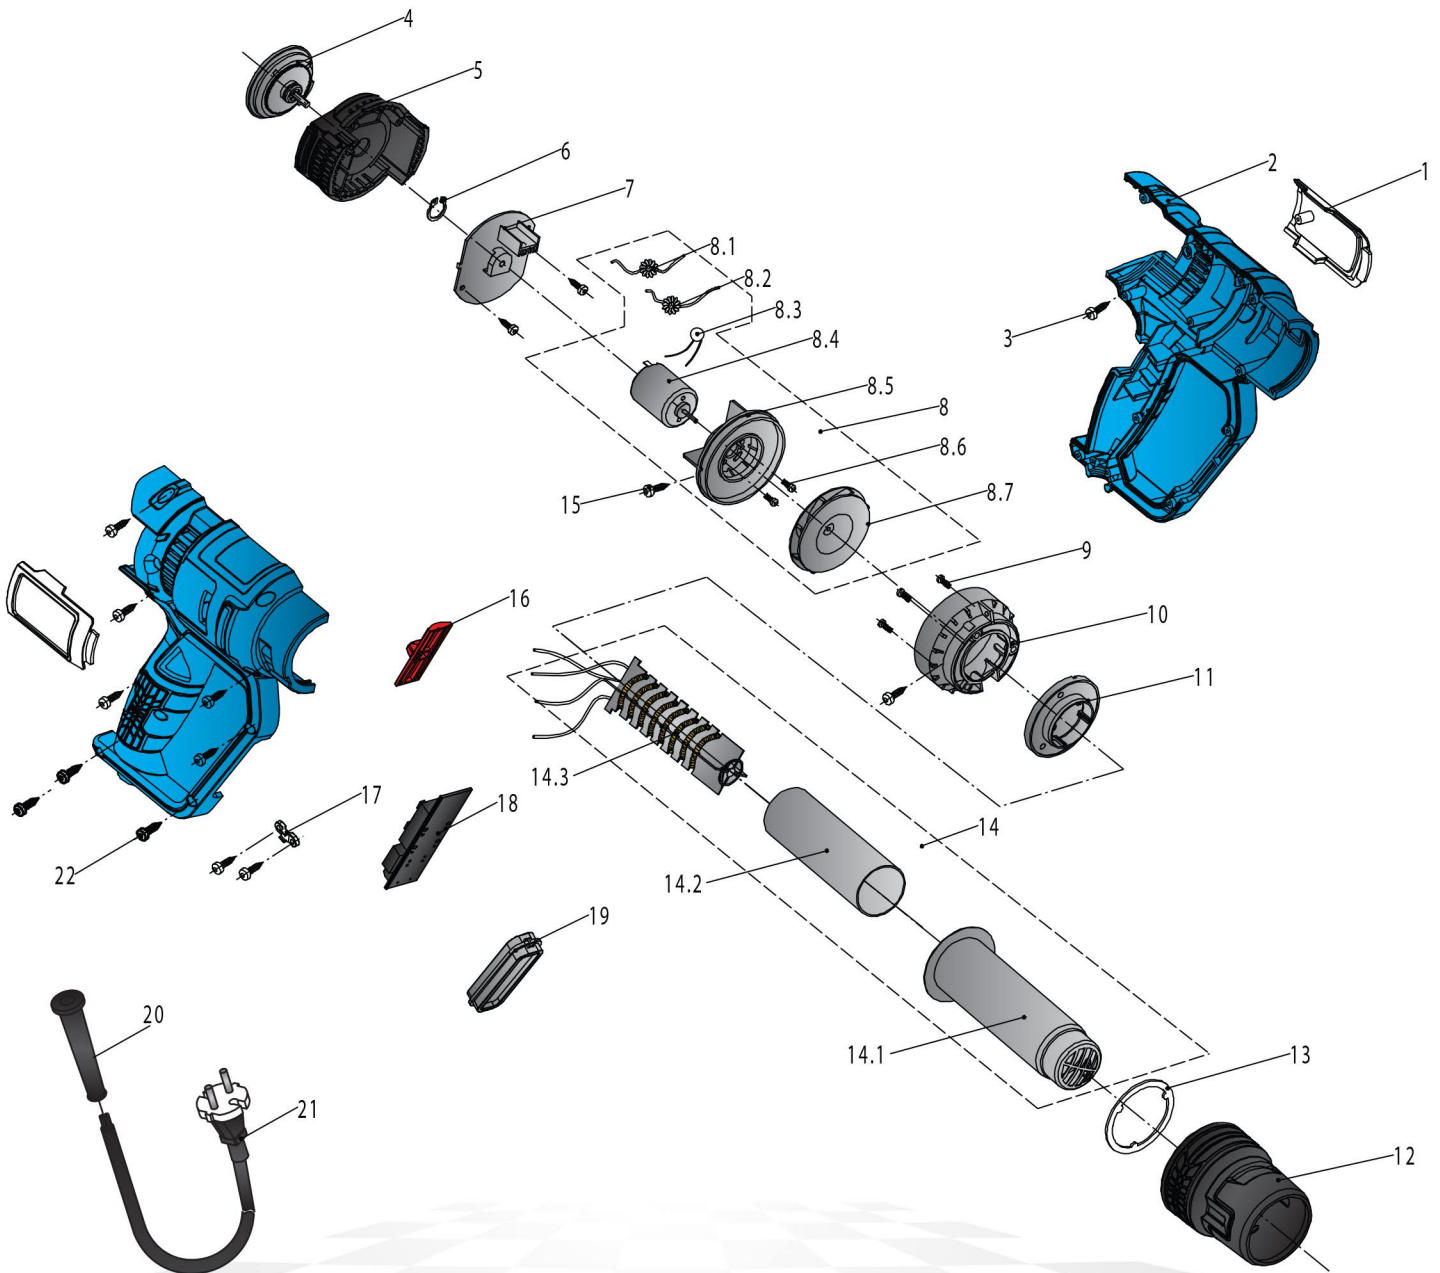

NEC

PROFESSIONAL TOOLS

HEAT GUN

STRONGER THAN YOU THINK

NEC-4112

Rated input power 2000 w
Air temperature 50/600c
Volume of air in 450c 250L/min
Volume of air in 600c 500L/min
Weight 900 g

STRONGER THAN YOU THINK

**24 MONTHS
WARRANTY**