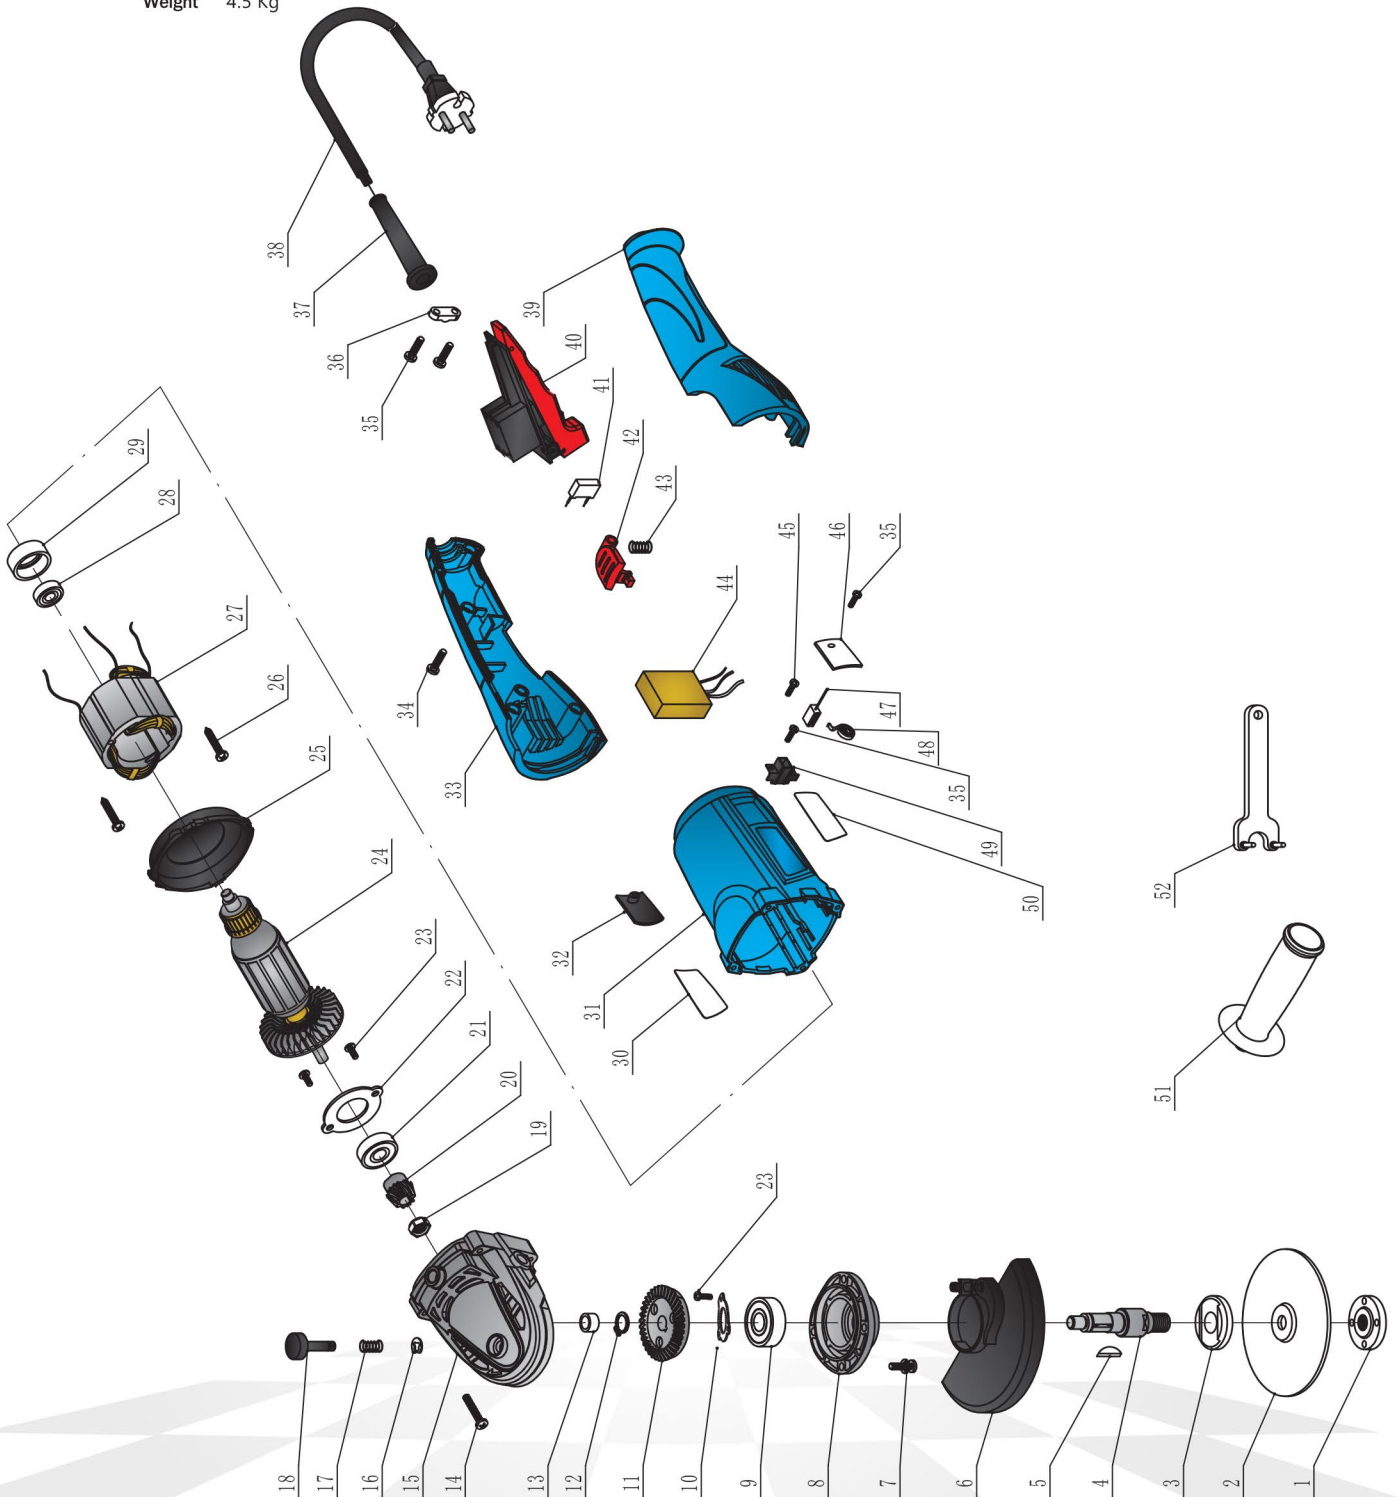

NEC

PROFESSIONAL TOOLS

ANGLE GRINDER

STRONGER THAN YOU THINK

NEC-2723

Grinding disc 230 mm

Torque 14 Nm

No_load speed 6000/ min

Rated input power 2400 w

Weight 4.5 Kg

STRONGER THAN YOU THINK

24 MONTHS WARRANTY