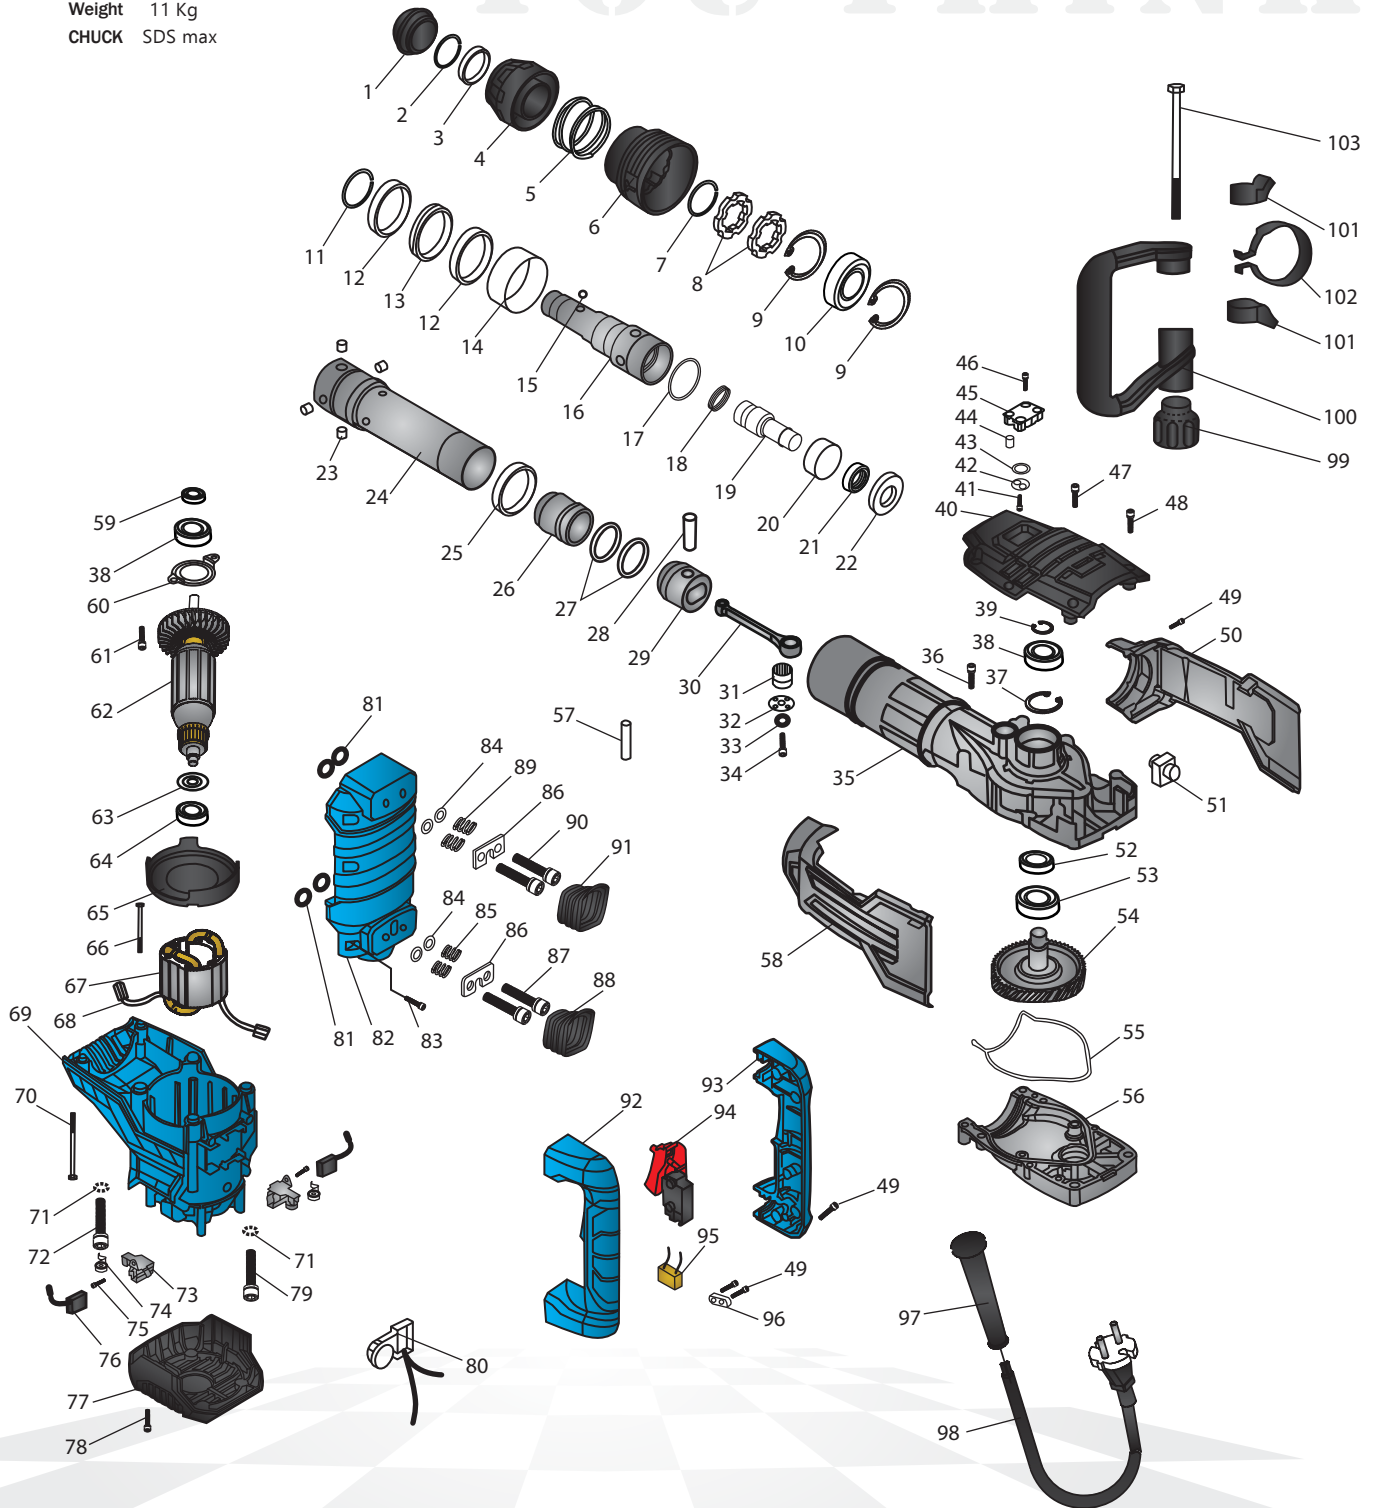

NEC

PROFESSIONAL TOOLS

BREAKER HAMMER

STRONGER THAN YOU THINK

NEC-1660

Max impact rate 2200/Bpm
Rated input power 1700 w
Impact power 45 J
Weight 11 Kg
CHUCK SDS max

STRONGER THAN YOU THINK

24 MONTHS WARRANTY