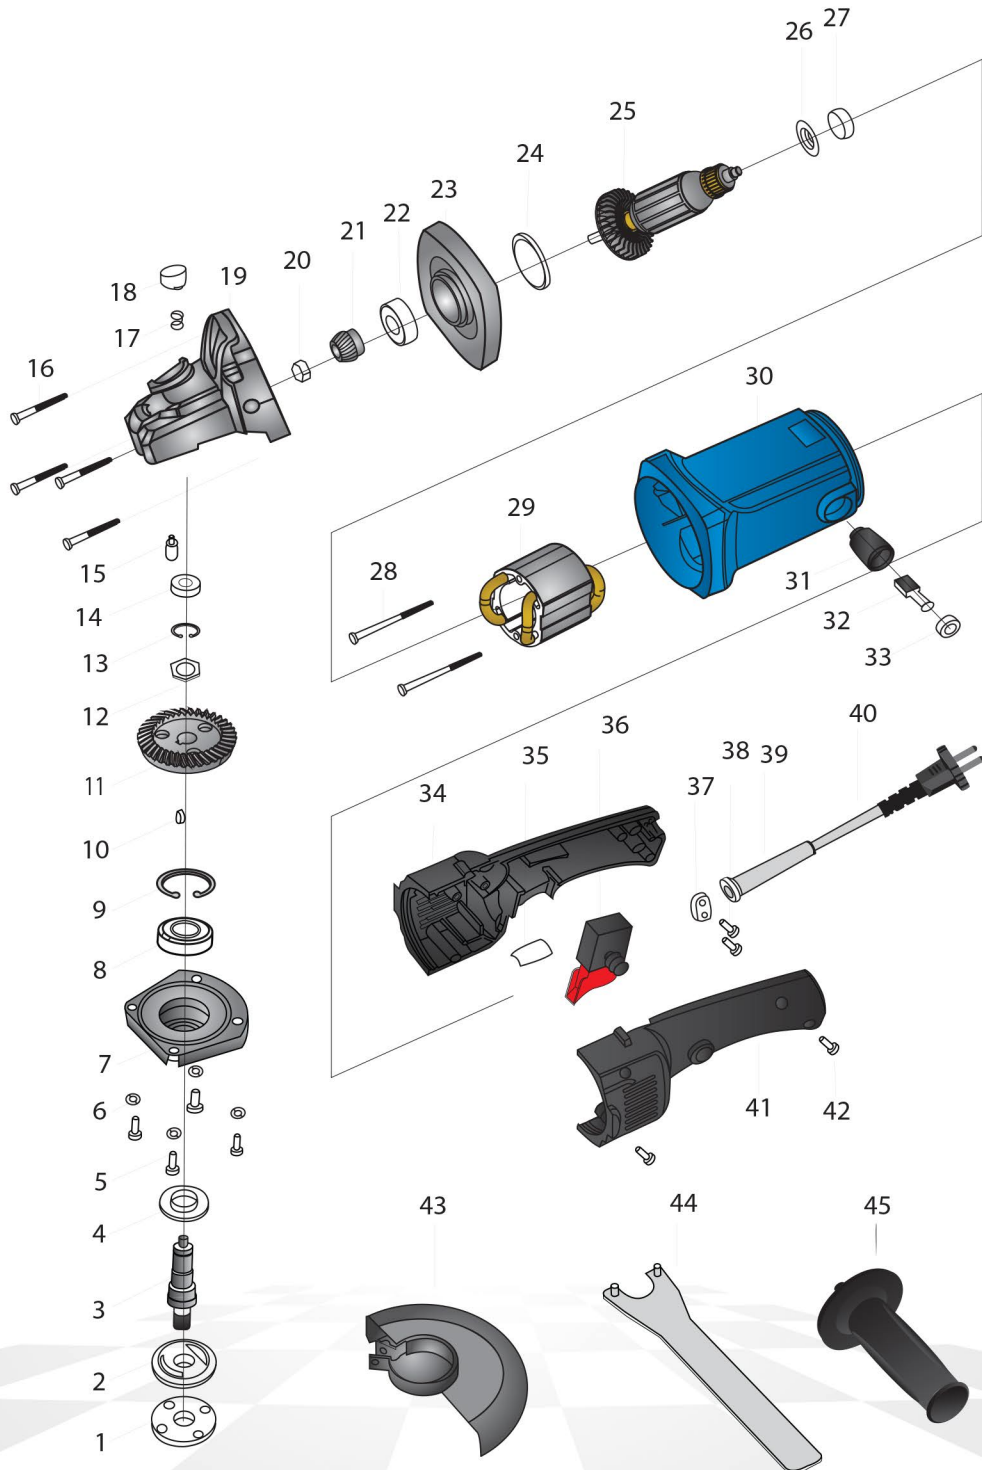

NEC

PROFESSIONAL TOOLS

ANGLE GRINDER

STRONGER THAN YOU THINK

NEC-1281

Grinding disc 125 mm

Torque 14 Nm

No_load speed 0-8000/min

Rated input power 1400w

Weight 3 Kg

STRONGER THAN YOU THINK

**24 MONTHS
WARRANTY**