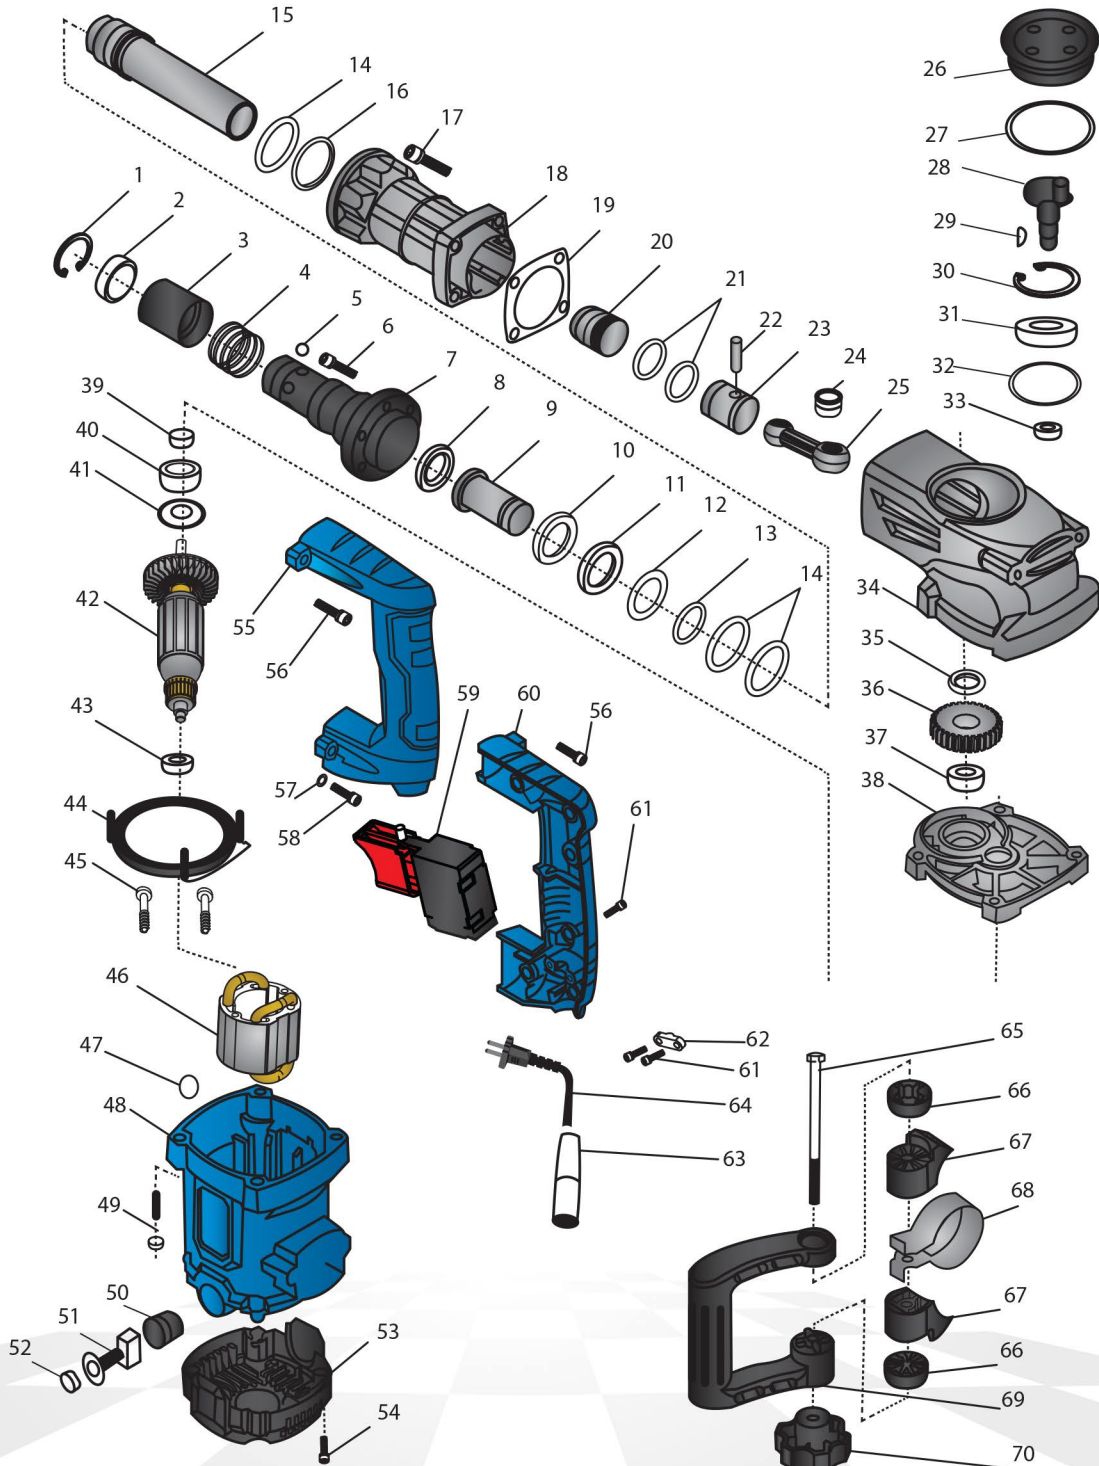

NEC

PROFESSIONAL TOOLS

DEMOLITION HAMMER

STRONGER THAN YOU THINK

NEC-0845

Rated input power 1100 W

Impact power 15 J

Chuck Hex

No_load speed 3800/min

Weight 7.1 Kg

STRONGER THAN YOU THINK

24 MONTHS WARRANTY